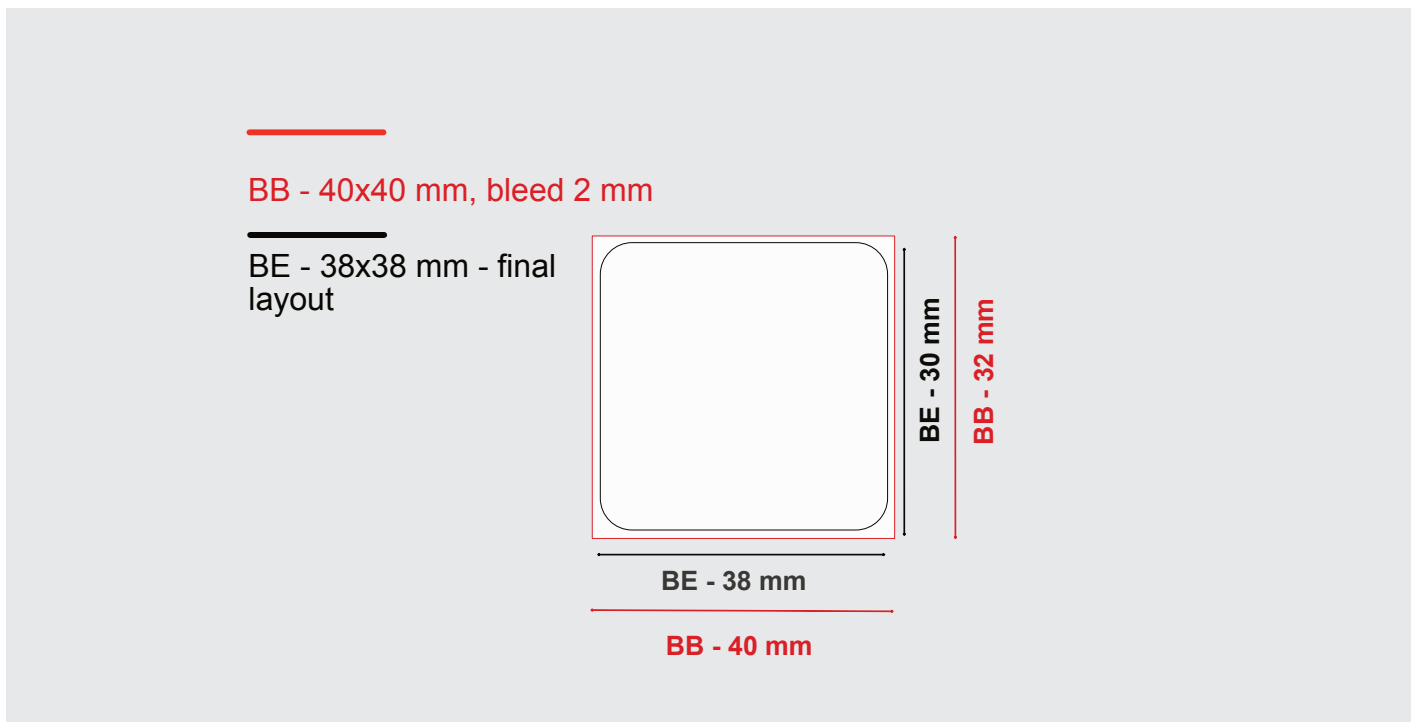

Format: 38x38mm

Artwork requirement:

- Make sure that the image is 300 DPI or higher
- Vector graphic preferred
- File types should be EPS or PDF
- Color value should be CMYK or Pantone
- All text layers should be rasterized or converted into curves
- Preferably sans-serif typefaces